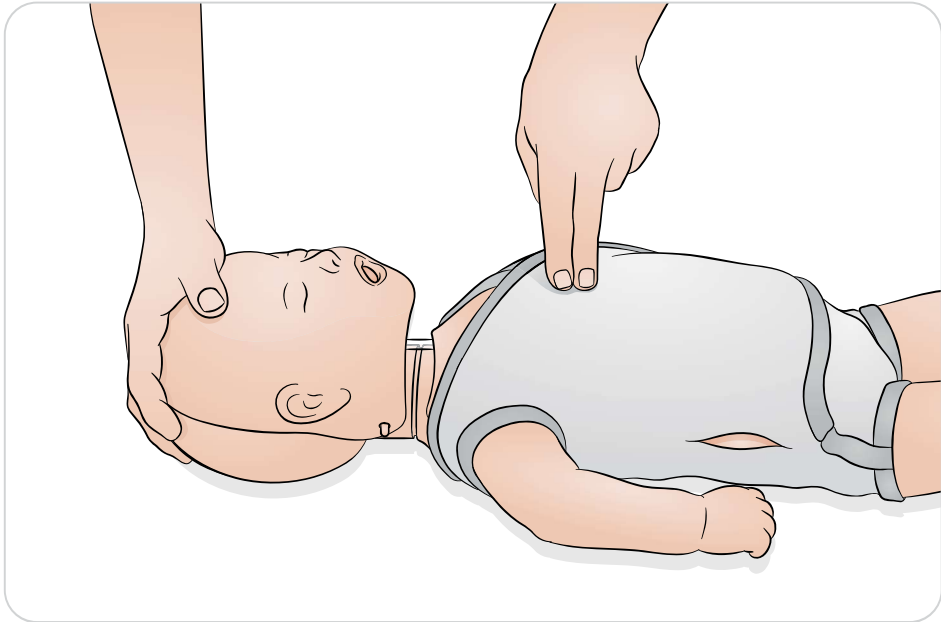

Little Baby QCPR

QCPR

www.laerdal.com/support

© 2024 Laerdal Medical AS. All rights reserved.

Laerdal Medical AS
P.O. Box 377,
Tanke Svilandsgate 30, 4002 Stavanger, Norway
T: (+47) 51 51 17 00

20-15511 Rev D