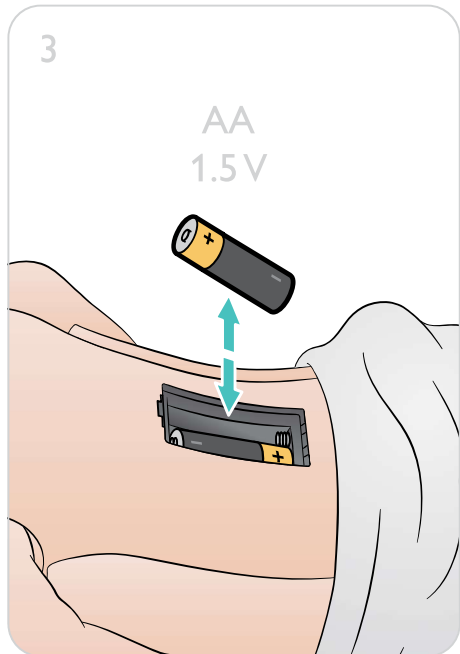

Little Baby QCPR

QCPR

www.laerdal.com/support

© 2024 Laerdal Medical AS. All rights reserved.

Laerdal Medical AS
P.O. Box 377,
Tanke Svilandsgate 30, 4002 Stavanger, Norway
T: (+47) 51 51 17 00

20-15511 Rev D